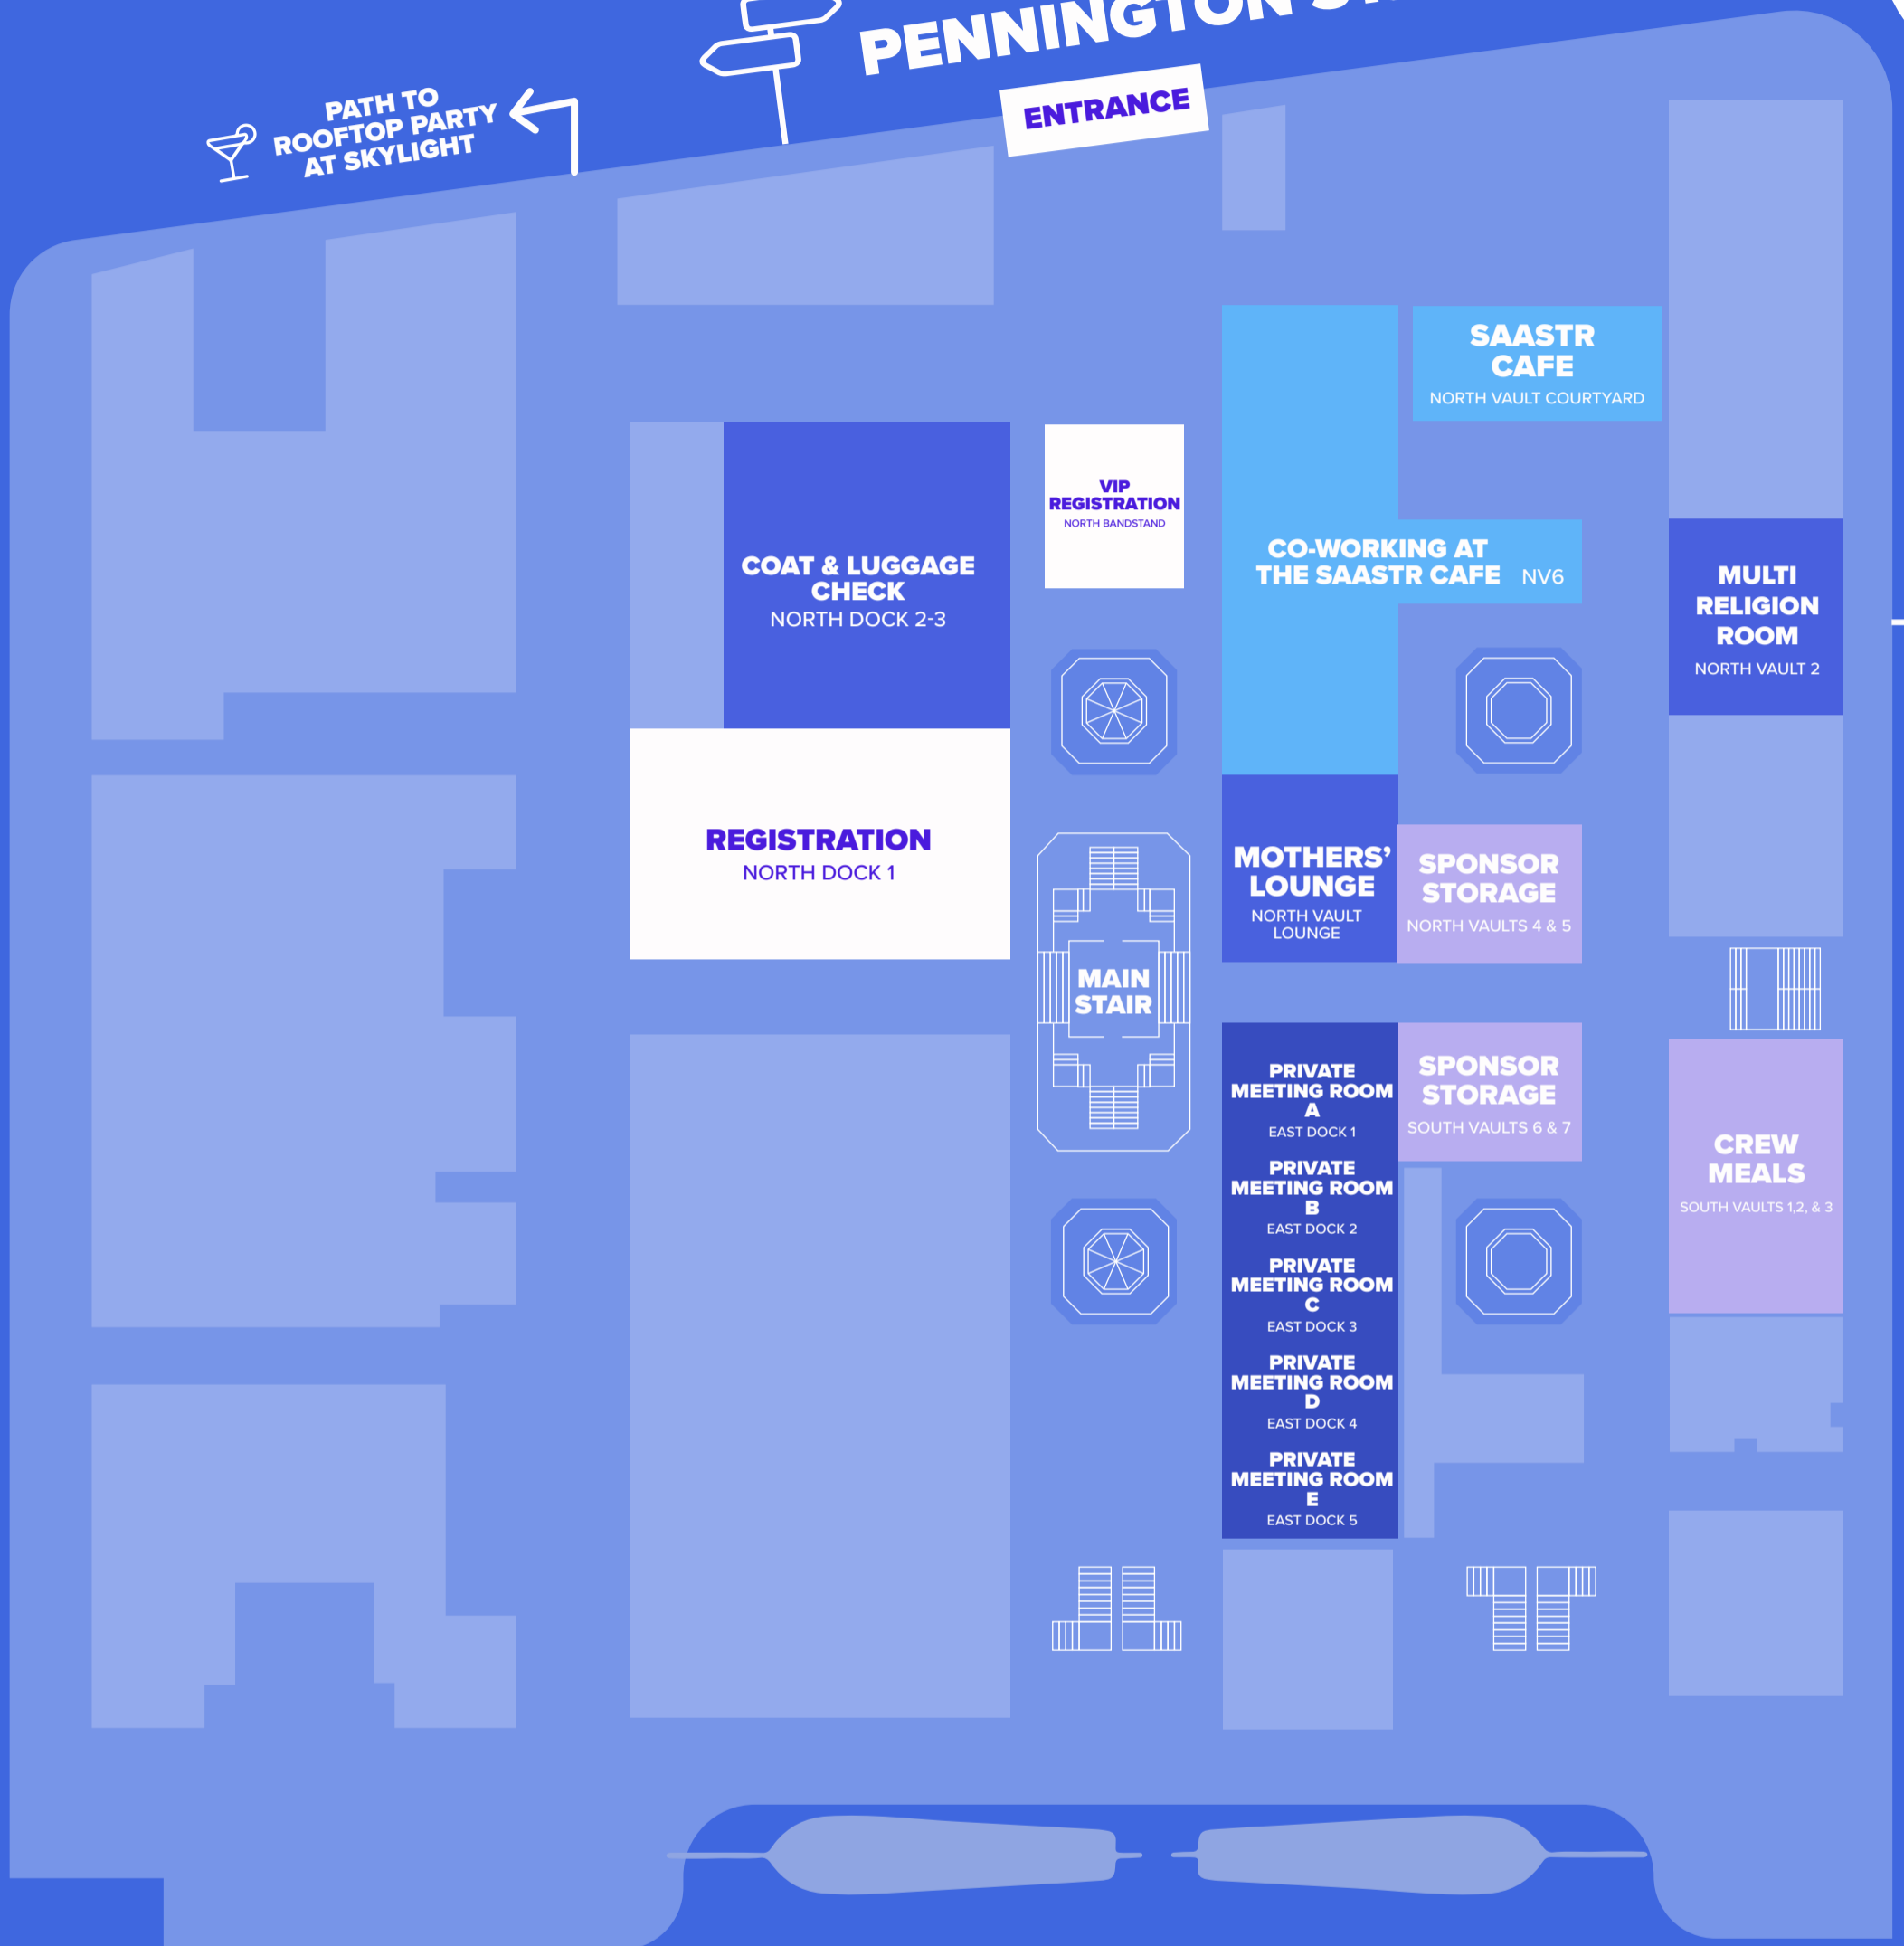

SaaStr EUROPA 2023

PENNINGTON ST. MAIN ENTRANCE

WAPPING LANE

ENTRANCE

TOBACCO DOCK UPPER LEVEL: GROUND FLOOR

Tobacco Dock
Pennington St, London E1W 2SF, UK

REGISTRATION
BRAINDATES
CONTENT & STAGES
SPONSOR HALL
YE OLDE HEXI'S (THE PUB)
CANTINA (FOOD, COFFEE)
SAASTR DOCKSIDE

- GOLD: 100s
- SUPER GOLDS: 200s
- PLATINUM: 300s

SaaStr EUROPA 2023

PENNINGTON ST.
ENTRANCE

PATH TO ROOFTOP PARTY AT SKYLIGHT

WAPPING LANE

TOBACCO DOCK LOWER LEVEL: THE VAULTS

Tobacco Dock
Pennington St, London E1W 2SF, UK

- REGISTRATION
- COAT & LUGGAGE
- CO-WORKING
- SAASTR CAFE
- MEET A VC
- MOTHER'S ROOM
- PRIVATE MEETING ROOMS

PLATINUM

 _____ Booth #300

 _____ Booth #301

 _____ Booth #302

SUPER GOLD

 _____ Booth #202

 _____ Booth #203

 _____ Booth #204

 _____ Booth #205

 _____ Booth #206

VC GOLD

 _____ Booth #102

 _____ Booth #108

GOLD

 _____ Booth #104