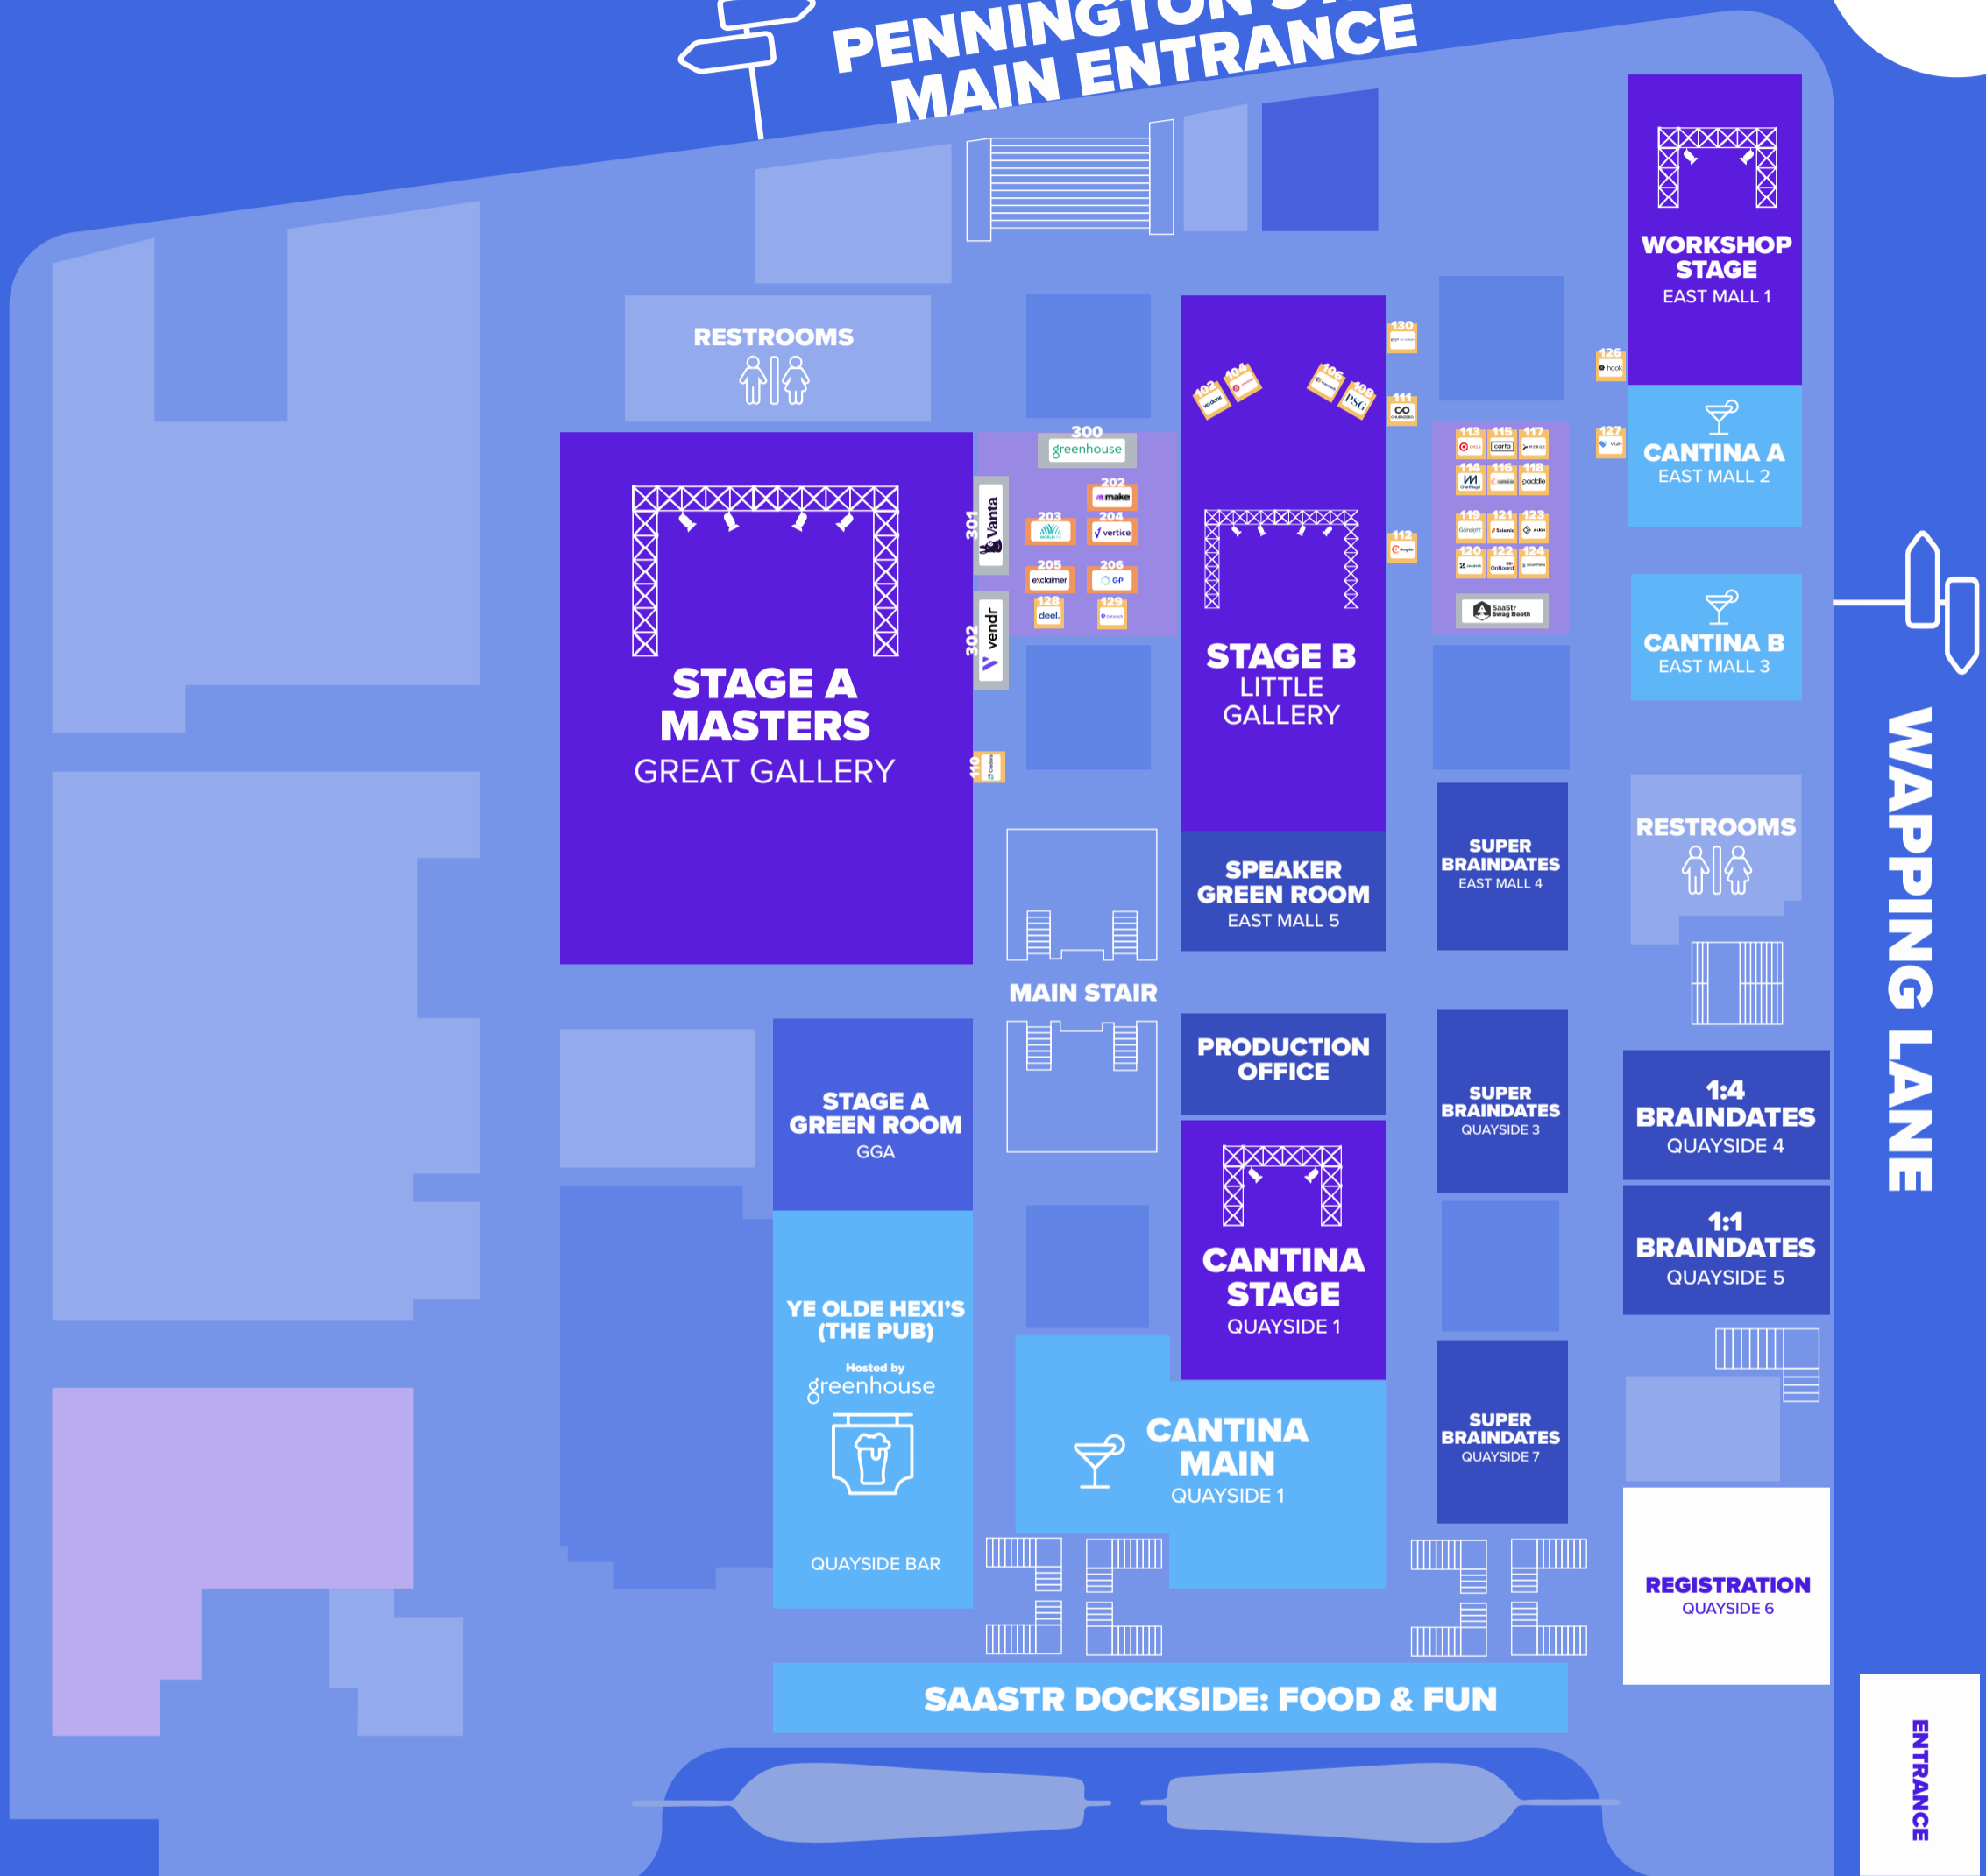

SaaStr EUROPA 2023

PENNINGTON ST. MAIN ENTRANCE

WAPPING LANE

ENTRANCE

TOBACCO DOCK UPPER LEVEL: GROUND FLOOR

Tobacco Dock
Pennington St, London E1W 2SF, UK

REGISTRATION
BRAINDATES
CONTENT & STAGES
SPONSOR HALL
YE OLDE HEXI'S (THE PUB)
CANTINA (FOOD, COFFEE)
SAASTR DOCKSIDE

- GOLD: 100s
- SUPER GOLDS: 200s
- PLATINUM: 300s

SaaStr EUROPA 2023

PENNINGTON ST.
ENTRANCE

PATH TO ROOFTOP PARTY AT SKYLIGHT

WAPPING LANE

TOBACCO DOCK LOWER LEVEL: THE VAULTS

Tobacco Dock
Pennington St, London E1W 2SF, UK

 _____ Booth #204

 _____ Booth #205

 _____ Booth #206

VC GOLD

 _____ Booth #102

 _____ Booth #108

GOLD

 _____ Booth #104

 _____ Booth #117

 _____ Booth #118

 _____ Booth #119

 _____ Booth #120

 _____ Booth #121

 _____ Booth #122

 _____ Booth #123

 _____ Booth #124